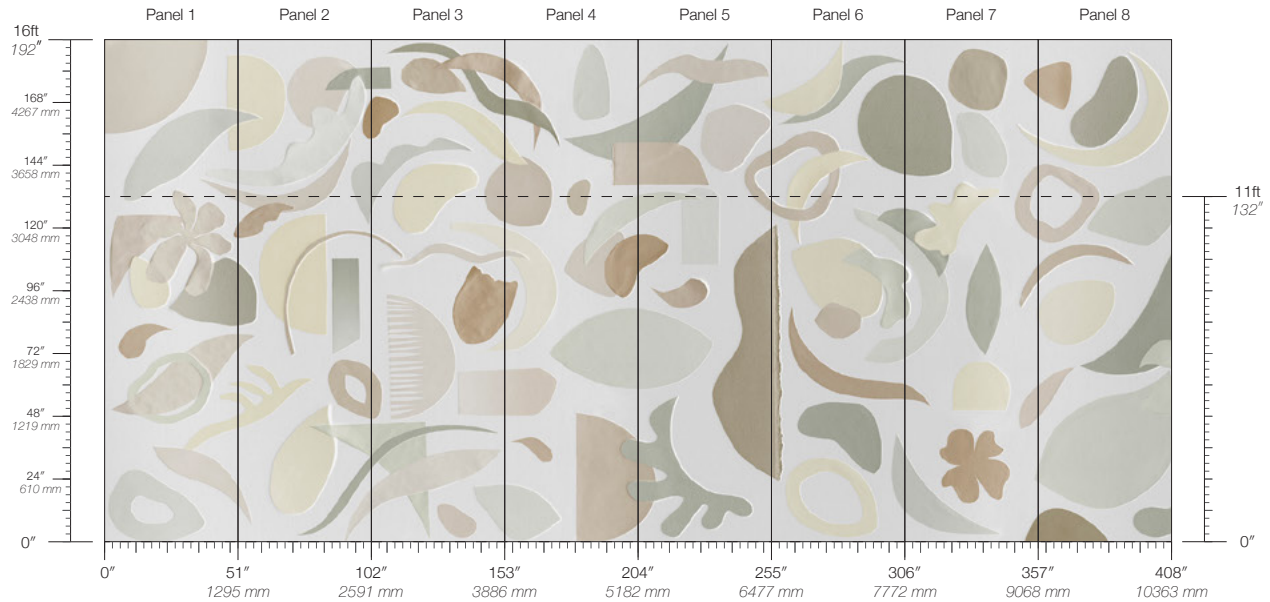

Calico

EPHEMERA

Tear Sheet

Ephemera is an assemblage of abstract forms.

AVANT

CORBU

DADA

DECO

FAUVE

PASTICHE

Ephemera Dada

Suitable for residential and commercial projects

COLOR
Dada

ITEM
4703

CONTENT
Type II PVC-Free

PANEL WIDTH
51" / 1295 mm trimmed

PANEL HEIGHT
132" / 3353 mm standard
192" / 4877 mm extended

REPEAT
Non-repeating

STOCK
Made to order

LEAD TIME
4 weeks to print

MINIMUM
1 panel

PRICE
Available upon request

ORIGIN
USA

DETAILS
Custom options available

MAINTENANCE
Water-based cleanser

ENVIRONMENTAL
Recycled Content
Phthalate Free
Low VOC
HPD Available

SPECS
Polyester/Natural Fiber face
Fabric backing
14 oz per linear yard
435.2 g per linear meter
Dappled surface texture